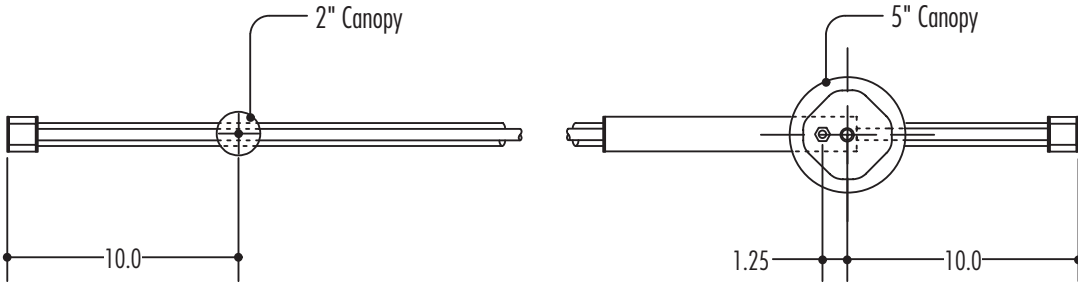

A Fusion of the Art and Science of Light

STREAMLITE FL PRODUCT DETAILS:

date: February 17, 2009

sheet description: SL FLO1 Armature Mount, front and top view, canopy details

file: SLFLdetails.pdf

page: 1 of 1

Front View

Top View

Canopy Details

Project Name _____ **Date** _____ **Quantity** _____
SPECIFICATION CODE: Note: For a variation (custom) of this product contact ACL to request a variation number and information.

SL FL	S01	DR	CAA			
Product	Standard	Environment	Finish	Primary	Dim-able	Dimensions
SL FL-Streamlites Fluorescent T8	S01 (1)	DR - Dry	CAA (Clear Anodized Aluminum)	120V 1A 277V (2)	ND - Non Dim DI - Dim (2)	4' - 32 watts 5' - 40 watts 6' - 65 watts 8' - 86 watts (3)