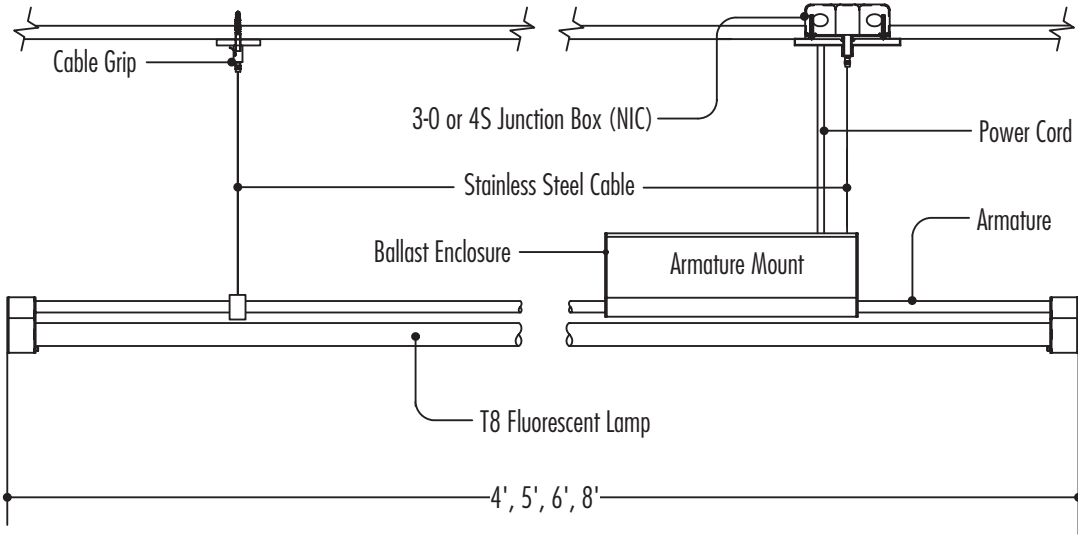

A Fusion of the Art and Science of Light

STREAMLITE FL PRODUCT DETAILS:

date: February 17, 2009

sheet description: SL FLO1 Armature Mount, front and top view, canopy details

file: SLFLdetails.pdf

page: 1 of 1

Front View

Top View

Canopy Details

Project Name _____ **Date** _____ **Quantity** _____
SPECIFICATION CODE: Note: For a variation (custom) of this product contact ACL to request a variation number and information.

SL FL	S01	DR	CAA			
Product	Standard	Environment	Finish	Primary	Dim-able	Dimensions
SL FL-Streamlites Fluorescent T8	S01 (1)	DR - Dry	CAA (Clear Anodized Aluminum)	120V 1A 277V (2)	ND - Non Dim DI - Dim (2)	4' - 32 watts 5' - 40 watts 6' - 65 watts 8' - 86 watts (3)