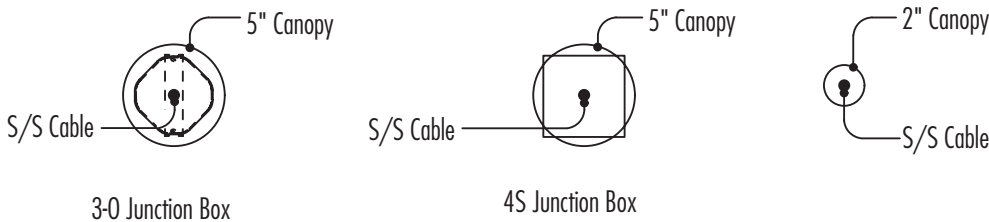

A Fusion of the Art and Science of Light

STREAMLITE FL PRODUCT DETAILS:

date: February 17, 2009

sheet description: SL FLO1 Armature Mount, front and top view, canopy details

file: SLFLdetails.pdf

page: 1 of 1

Front View

Top View

Canopy Details

Project Name _____ **Date** _____ **Quantity** _____
SPECIFICATION CODE: Note: For a variation (custom) of this product contact ACL to request a variation number and information.

SL FL	S01	DR	CAA			
Product	Standard	Environment	Finish	Primary	Dim-able	Dimensions
SL FL-Streamlites Fluorescent T8	S01 (1)	DR - Dry	CAA (Clear Anodized Aluminum)	120V 1A 277V (2)	ND - Non Dim DI - Dim (2)	4' - 32 watts 5' - 40 watts 6' - 65 watts 8' - 86 watts (3)