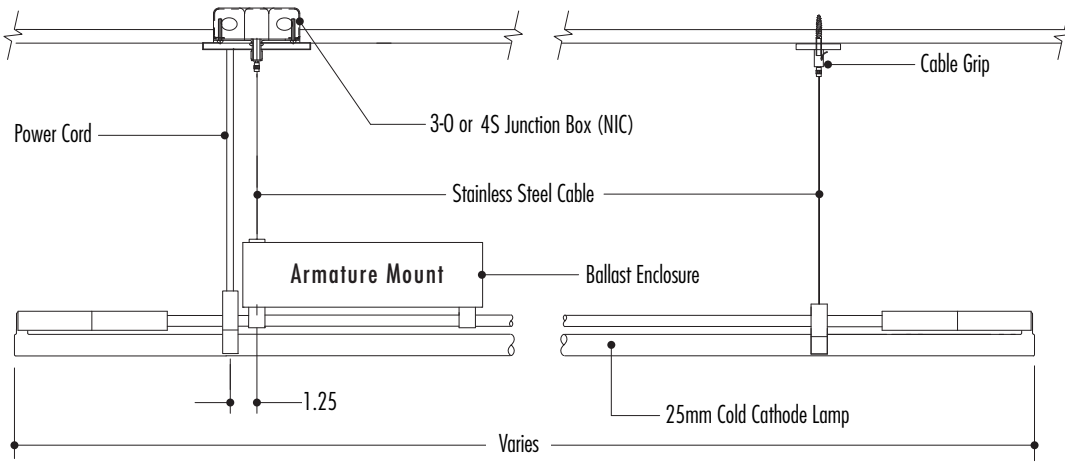

A Fusion of the Art and Science of Light

**STREAMLITES PRODUCT DETAILS:**

date: November 2, 2008

sheet description: SL01 Armature Mount, front and top view, canopy details

file: SLdetails.pdf

page: 1 of 2

Front View

Top View

Canopy Details

Project Name

Date

Quantity

**SPECIFICATION CODE:** Note: For a variation (custom) of this product contact ACL to request a variation number and information.

Product	Standard	Environment	Color	Finish	Primary	Dim-able	Dimensions
SL-Streamlites (Cold Cathode)	S01 (1) S02 (1) S03 (1) S04 (1)	DR - Dry DP - Damp WT - Wet (2)	See Chart (2)	CAA (Clear Anodized Aluminum)	120V 1A 277V (2)	DI - Dim	4'6" to 7'6" (in increments of 6")

Product	Standard	Environment	Color	Finish	Primary	Dim-able	Dimensions
SL-Streamlites (Cold Cathode)	S01 (1) S02 (1) S03 (1) S04 (1)	DR - Dry DP - Damp WT - Wet (2)	See Chart (2)	CAA (Clear Anodized Aluminum)	120V 1A 277V (2)	DI - Dim	4'6" to 7'6" (in increments of 6")