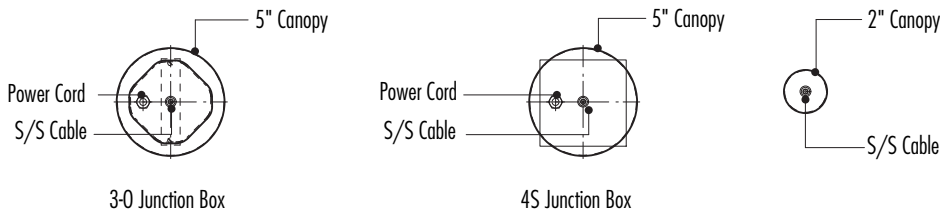

A Fusion of the Art and Science of Light

**STREAMLITES PRODUCT DETAILS:**

date: November 2, 2008

sheet description: SL01 Armature Mount, front and top view, canopy details

file: SLdetails.pdf

page: 1 of 2

Front View

Top View

Canopy Details

Project Name

Date

Quantity

**SPECIFICATION CODE:** Note: For a variation (custom) of this product contact ACL to request a variation number and information.

Product	Standard	Environment	Color	Finish	Primary	Dim-able	Dimensions
SL-Streamlites (Cold Cathode)	S01 (1) S02 (1) S03 (1) S04 (1)	DR - Dry DP - Damp WT - Wet (2)	See Chart (2)	CAA (Clear Anodized Aluminum)	120V 1A 277V (2)	DI - Dim	4'6" to 7'6" (in increments of 6")

(1) Power supply option: S01 - Armature Mount, S02 - Ceiling Mount, S03 - Remote, S04 - Remote Pendant.  
 (2) Special order, contact ACL for information.  
 (3) For multiple selections place a comma after each selection.

Product	Standard	Environment	Color	Finish	Primary	Dim-able	Dimensions
SL-Streamlites (Cold Cathode)	S01 (1) S02 (1) S03 (1) S04 (1)	DR - Dry DP - Damp WT - Wet (2)	See Chart (2)	CAA (Clear Anodized Aluminum)	120V 1A 277V (2)	DI - Dim	4'6" to 7'6" (in increments of 6")