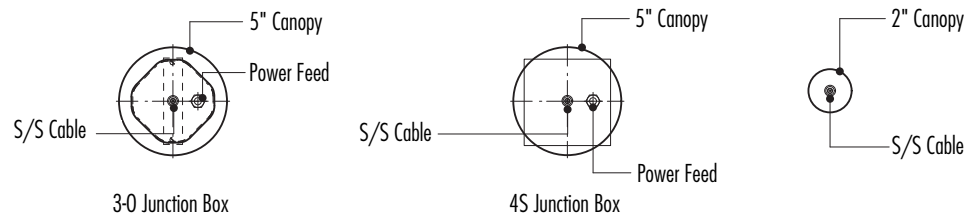

Top View

Canopy Details

Project Name

Date

Quantity

**SPECIFICATION CODE:** Note: For a variation (custom) of this product contact ACL to request a variation number and information.

Product	Standard	Environment	Color	Finish	Primary	Dim-able	Dimensions
SL-Streamlites (Cold Cathode)	S01 (1) S02 (1) S03 (1) S04 (1)	DR - Dry DP - Damp WT - Wet (2)	See Chart (2)	CAA (Clear Anodized Aluminum)	120V 1A 277V (2)	DI - Dim	4'6" to 7'6" (in increments of 6")

**STREAMLITES PRODUCT DETAILS:**

date: November 2, 2008

sheet description: SL03 Ceiling Mount, front view, top view and canopy details

file: SLdetails.pdf

page: 2 of 2

Front View

Top View

Canopy Details

Product	Standard	Environment	Color	Finish	Primary	Dim-able	Dimensions
SL-Streamlites (Cold Cathode)	S01 (1) S02 (1) S03 (1) S04 (1)	DR - Dry DP - Damp WT - Wet (2)	See Chart (2)	CAA (Clear Anodized Aluminum)	120V 1A 277V (2)	DI - Dim	4'6" to 7'6" (in increments of 6")