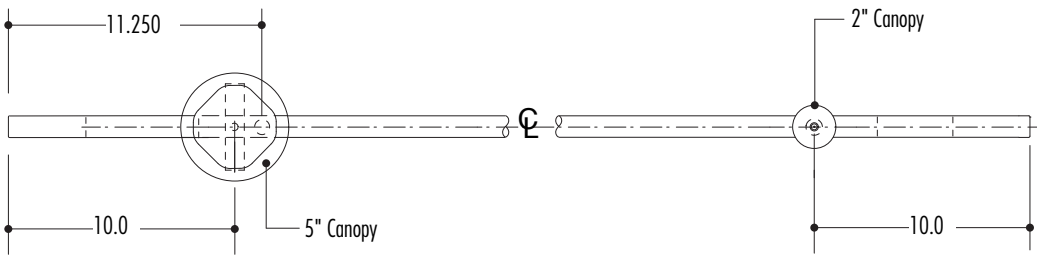

Top View

Canopy Details

Project Name

Date

Quantity

**SPECIFICATION CODE:** Note: For a variation (custom) of this product contact ACL to request a variation number and information.

Product	Standard	Environment	Color	Finish	Primary	Dim-able	Dimensions
SL-Streamlites (Cold Cathode)	S01 (1) S02 (1) S03 (1) S04 (1)	DR - Dry DP - Damp WT - Wet (2)	See Chart (2)	CAA (Clear Anodized Aluminum)	120V 1A 277V (2)	DI - Dim	4'6" to 7'6" (in increments of 6")

**STREAMLITES PRODUCT DETAILS:**

date: November 2, 2008

sheet description: SL03 Ceiling Mount, front view, top view and canopy details

file: SLdetails.pdf

page: 2 of 2

Front View

Top View

Canopy Details

Product	Standard	Environment	Color	Finish	Primary	Dim-able	Dimensions
SL-Streamlites (Cold Cathode)	S01 (1) S02 (1) S03 (1) S04 (1)	DR - Dry DP - Damp WT - Wet (2)	See Chart (2)	CAA (Clear Anodized Aluminum)	120V 1A 277V (2)	DI - Dim	4'6" to 7'6" (in increments of 6")