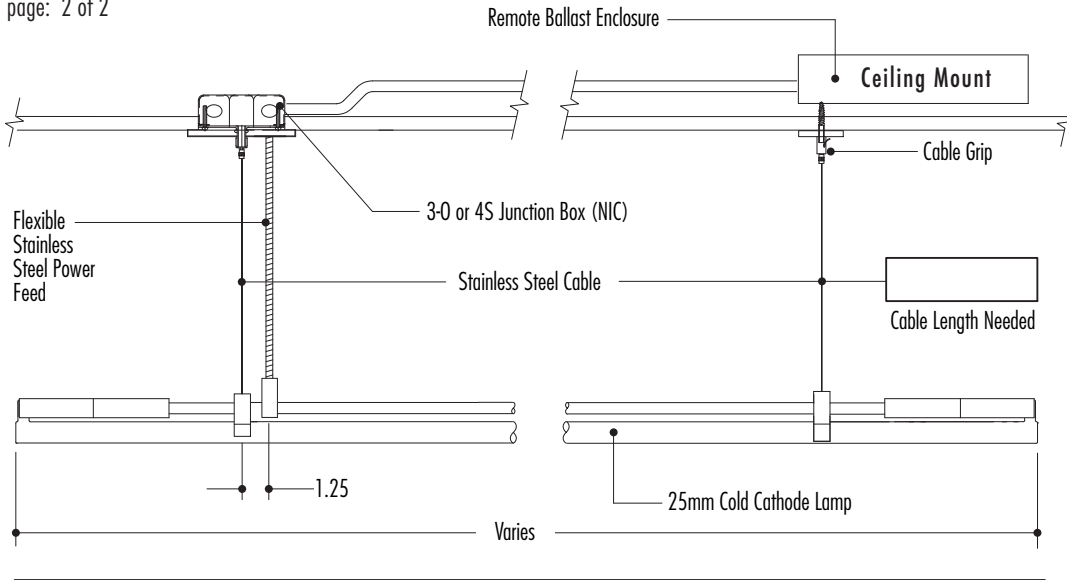

Top View

Canopy Details

Project Name

Date

Quantity

**SPECIFICATION CODE:** Note: For a variation (custom) of this product contact ACL to request a variation number and information.

Product	Standard	Environment	Color	Finish	Primary	Dim-able	Dimensions
SL-Streamlites (Cold Cathode)	S01 (1) S02 (1) S03 (1) S04 (1)	DR - Dry DP - Damp WT - Wet (2)	See Chart (2)	CAA (Clear Anodized Aluminum)	120V 1A 277V (2)	DI - Dim	4'6" to 7'6" (in increments of 6")

**STREAMLITES PRODUCT DETAILS:**

date: November 2, 2008

sheet description: SL03 Ceiling Mount, front view, top view and canopy details

file: SLdetails.pdf

page: 2 of 2

Front View

Top View

Canopy Details