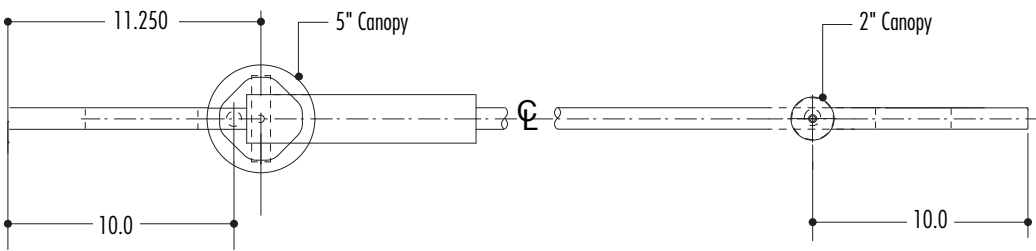

A Fusion of the Art and Science of Light

**STREAMLITES PRODUCT DETAILS:**

date: November 2, 2008

sheet description: SL01 Armature Mount, front and top view, canopy details

file: SLdetails.pdf

page: 1 of 2

Front View

Top View

Canopy Details

Project Name

Date

Quantity

**SPECIFICATION CODE:** Note: For a variation (custom) of this product contact ACL to request a variation number and information.

Product	Standard	Environment	Color	Finish	Primary	Dim-able	Dimensions
SL-Streamlites (Cold Cathode)	S01 (1) S02 (1) S03 (1) S04 (1)	DR - Dry DP - Damp WT - Wet (2)	See Chart (2)	CAA (Clear Anodized Aluminum)	120V 1A 277V (2)	DI - Dim	4'6" to 7'6" (in increments of 6")

Product	Standard	Environment	Color	Finish	Primary	Dim-able	Dimensions
SL-Streamlites (Cold Cathode)	S01 (1) S02 (1) S03 (1) S04 (1)	DR - Dry DP - Damp WT - Wet (2)	See Chart (2)	CAA (Clear Anodized Aluminum)	120V 1A 277V (2)	DI - Dim	4'6" to 7'6" (in increments of 6")